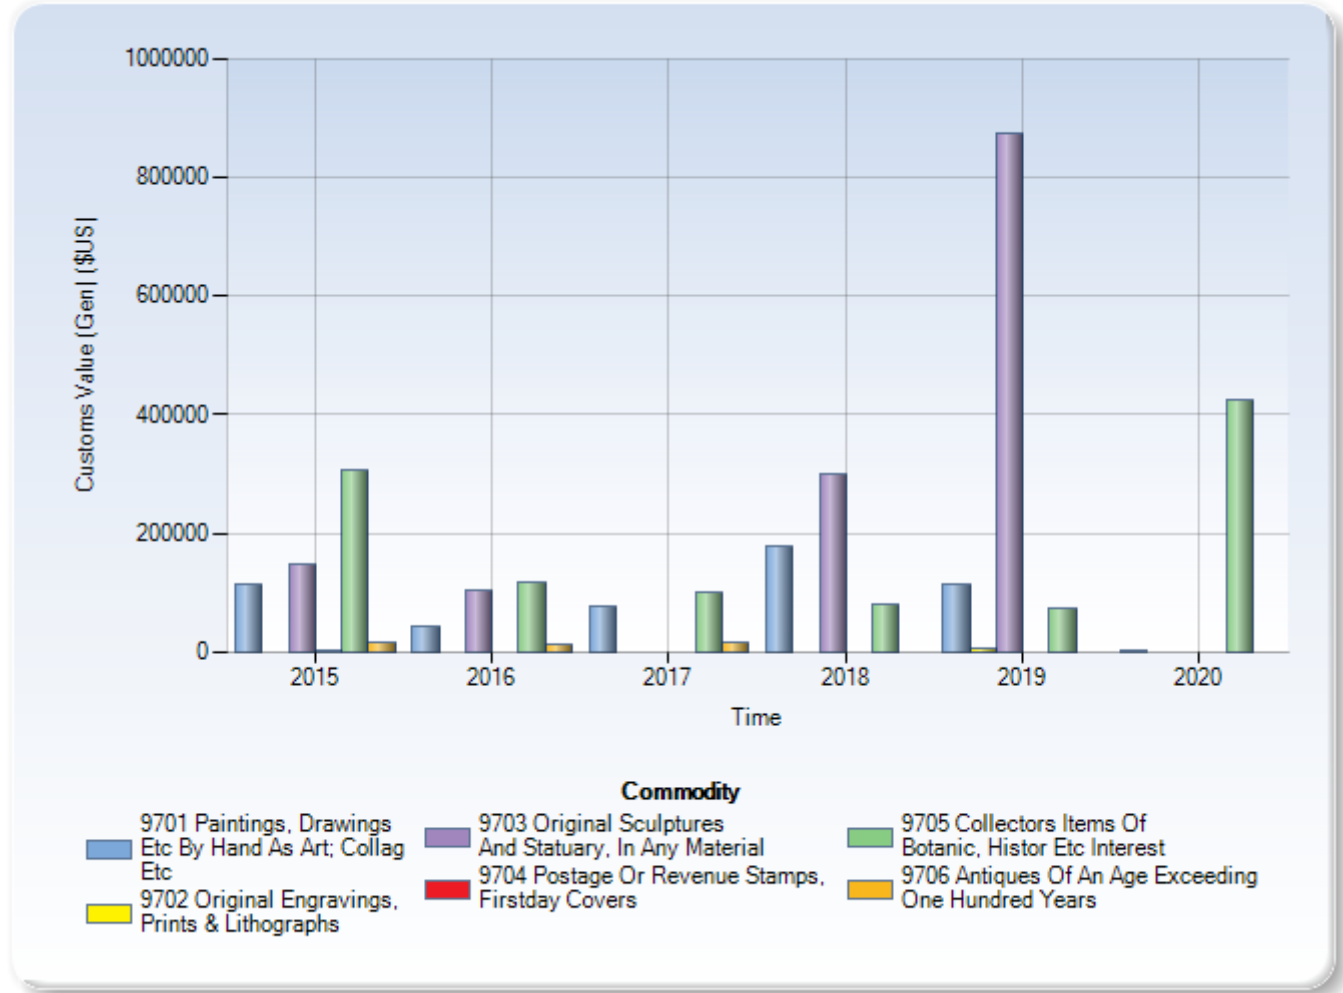

Standard Report - Imports

Current date: 03/02/2021 12:57 AM (Eastern Standard Time)

Measures: Customs Value (Gen) (\$US)

Cells in this chart contain null values.
Please refer to the table view for more detailed information.